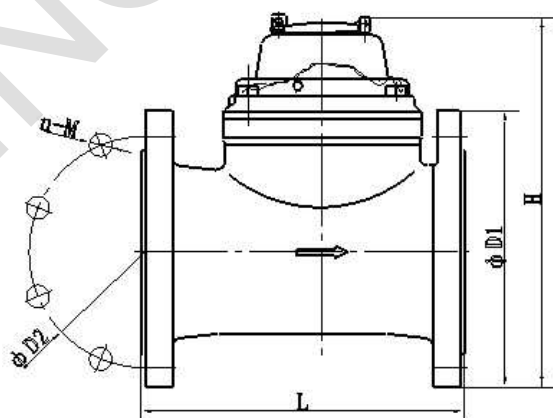

DIMENSIONS

Type	Size	L Length	H Height	Connecting flange		
				ϕ D1 Outside diameter	ϕ D2 Bolt circle diameter	Connecting Bolts (n-M)
				mm		
WS -50	50	200	261	165	125	4-M16
WS -80	80	200	271	185	145	4-M16
WS -100	100	225	279	200	160	8-M16
WS -150	150	250	289	220	180	8-M16

NOTE: The flange dimension conforms to ISO7005-2:1988 standard. Order for products of special requirements is also accepted.

NINGBO AIMEI METER MANUFACTURE CO., LTD.

Address: 68 Western Town Road Shangtian Town Fenghua City Zhejiang China-315511