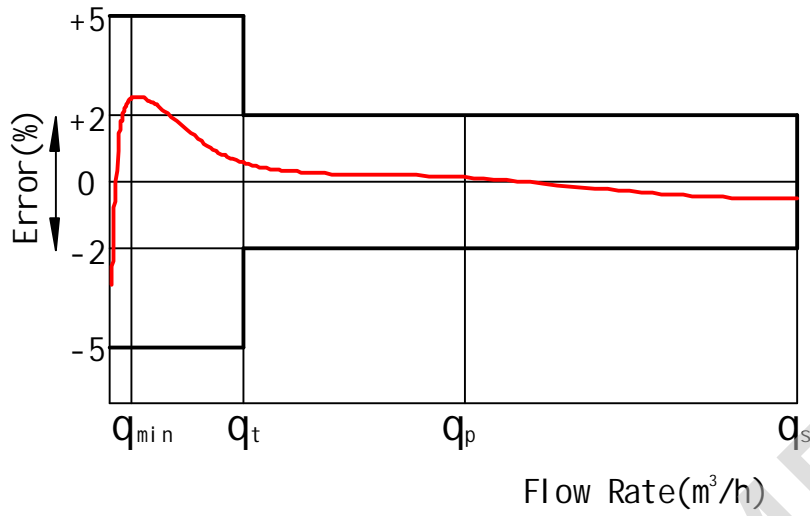

Flow Error Curve