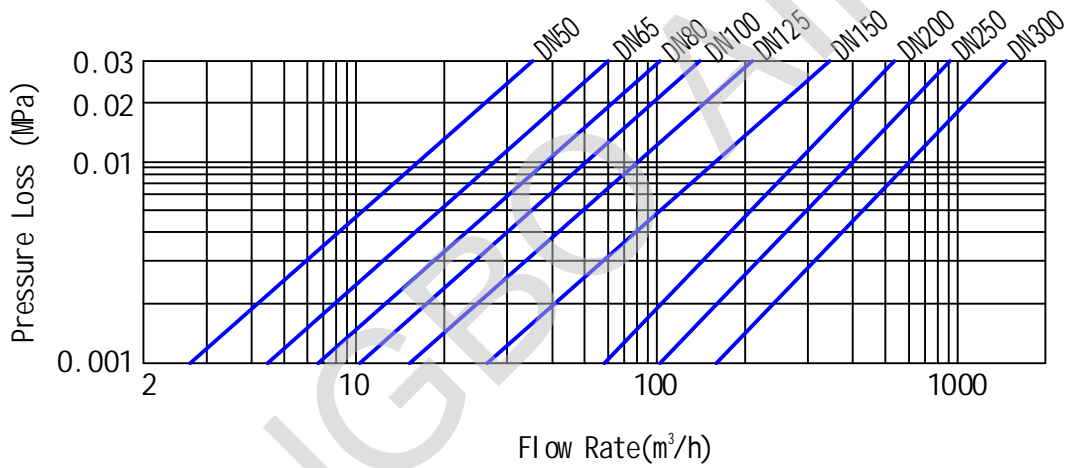

Tel: +86-574-88637838

Fax: +86-574-88637968

Email: aimei@chinaaimei.com

Flow Error Curve

Pressure Loss Curve

NINGBO AIMEI METER MANUFACTURE CO., LTD.

Address: 68 Western Town Road Shangtian Town Fenghua City Zhejiang China-315511